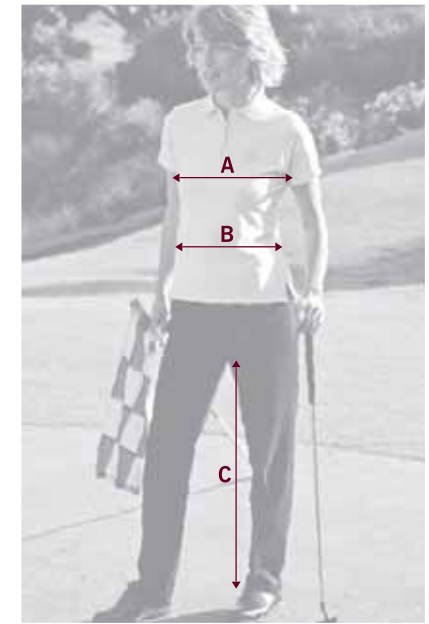

To help you choose the best size for you, please refer to the sizing guidelines below. These measurements are for guidance. Our sizing allows for comfort and ease of movement on and off the golf course. If you would like further guidance, please contact our Customer Service Team.

A = CHEST. Measure around the widest part of the chest just under the arms

B = WAIST; Measure around the waist

C = INSIDE LEG; Measure from the crotch to the floor.

MEN

SIZE	XXS	XXS	XS	XS	S	S	M	M	L	L	XL	XL	XXL	XXL
	INCHES	CM	INCHES	CM	INCHES	CM	INCHES	CM	INCHES	CM	INCHES	CM	INCHES	CM
TO FIT CHEST	32/33	82/84	34/35	87/89	36/37	91/94	38/40	97/102	42/44	107/111	46/48	118/123	50/52	126/133
TO FIT WAIST					32	81.5	34	86.5	36	91.5	38	96.5	40	101.5
INSIDE LEG – SHORT					29	74	29	74	29	74	29	74	29	74
INSIDE LEG – REGULAR					31	79	31	79	31	79	31	79	31	79
INSIDE LEG – LONG					33	84	33	84	33	84	33	84	33	84

LADIES

SIZE	XXS	XXS	XS	XS	S	S	M	M	L	L	XL	XL	XXL	XXL
Recommended UK size equivalent			6/8	6/8	8/10	8/10	12/14	12/14	14/16	14/16	18/20	18/20		
TO FIT BUST			32/33ins	82/84cms	34/35ins	87/89cms	36/37ins	92/94cms	38/40ins	97/102cms	42/44ins	107/112cms		
Recommended UK size equivalent			8	8	10	10	12	12	14	14	16	16	18	18
TO FIT WAIST			25ins	64cms	27ins	69cms	29ins	74cms	31ins	79cms	33ins	84cms	35ins	89cms
INSIDE LEG – REGULAR			29ins	74cms	29ins	74cms	29ins	74cms	29ins	74cms	29ins	74cms	29ins	74cms
INSIDE LEG – LONG			31ins	79cms	31ins	79cms	31ins	79cms	31ins	79cms	31ins	79cms	31ins	79cms

UNISEX

SIZE	XXS	XXS	XS	XS	S	S	M	M	L	L	XL	XL	XXL	XXL
Recommended UK size equivalent	6/8	6/8	8/10	8/10	12/14	12/14	14/16	14/16	18/20	18/20	22/24	22/24	26/28	26/28
TO FIT CHEST / BUST	32/33ins	82/84cms	34/35ins	87/89cms	36/37ins	92/94cms	38/40ins	97/102cms	42/44ins	107/112cms	46/48ins	117/122cms	50/52ins	127/133cms