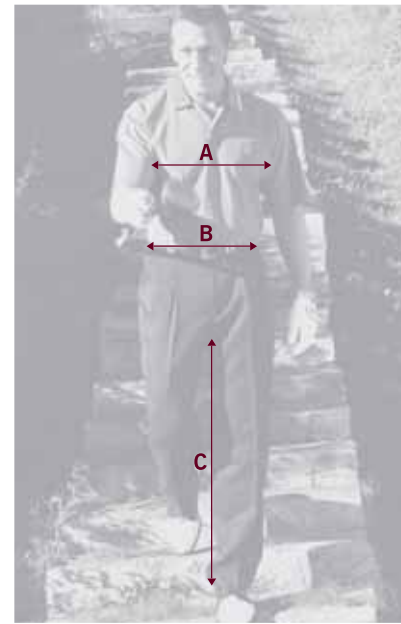

To help you choose the best size for you, please refer to the sizing guidelines below. These measurements are for guidance. Our sizing allows for comfort and ease of movement on and off the golf course. If you would like further guidance, please contact our Customer Service Team.

A = CHEST. Measure around the widest part of the chest just under the arms

B = WAIST; Measure around the waist

C = INSIDE LEG; Measure from the crotch to the floor.

MEN

SIZE	XXS	XXS	XS	XS	S	S	M	M	L	L	XL	XL	XXL	XXL
	INCHES	CM	INCHES	CM	INCHES	CM	INCHES	CM	INCHES	CM	INCHES	CM	INCHES	CM
TO FIT CHEST	32/33	82/84	34/35	87/89	36/37	91/94	38/40	97/102	42/44	107/111	46/48	118/123	50/52	126/133
TO FIT WAIST					32	81.5	34	86.5	36	91.5	38	96.5	40	101.5
INSIDE LEG – SHORT					29	74	29	74	29	74	29	74	29	74
INSIDE LEG – REGULAR					31	79	31	79	31	79	31	79	31	79
INSIDE LEG – LONG					33	84	33	84	33	84	33	84	33	84

LADIES

SIZE	XXS	XXS	XS	XS	S	S	M	M	L	L	XL	XL	XXL	XXL
Recommended UK size equivalent			6/8	6/8	8/10	8/10	12/14	12/14	14/16	14/16	18/20	18/20		
TO FIT BUST			32/33ins	82/84cms	34/35ins	87/89cms	36/37ins	92/94cms	38/40ins	97/102cms	42/44ins	107/112cms		
Recommended UK size equivalent			8	8	10	10	12	12	14	14	16	16	18	18
TO FIT WAIST			25ins	64cms	27ins	69cms	29ins	74cms	31ins	79cms	33ins	84cms	35ins	89cms
INSIDE LEG – REGULAR			29ins	74cms	29ins	74cms	29ins	74cms	29ins	74cms	29ins	74cms	29ins	74cms
INSIDE LEG – LONG			31ins	79cms	31ins	79cms	31ins	79cms	31ins	79cms	31ins	79cms	31ins	79cms